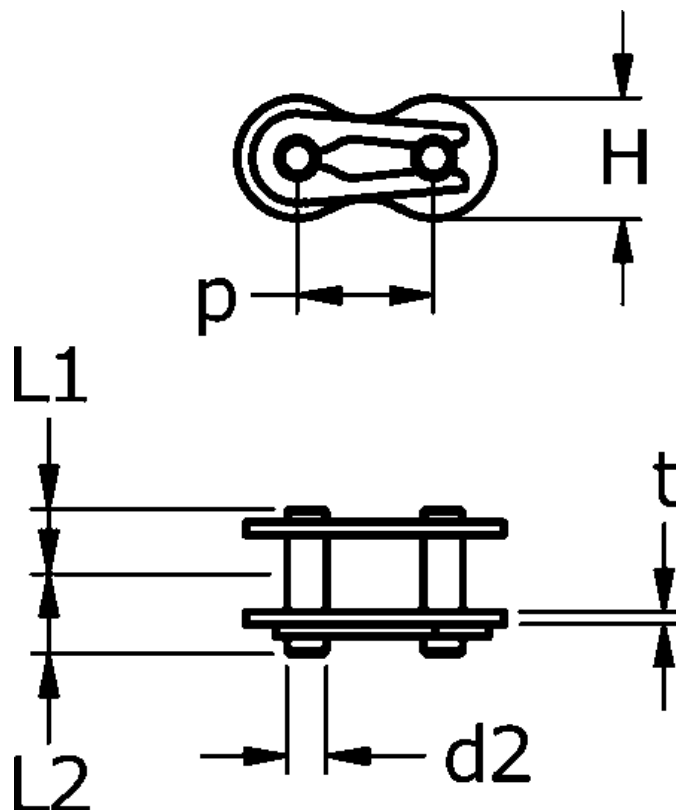

Article number: 6100110061

Description: Connecting link 5/8 simplex 10B-1

Measures

Breaking power = 11600

C = 19.5

d = 5.08

D = -

For chain size = 5/8

For chain type = 10 B-1

L1 = 9.55

L2 = 11.25

P = 15,875

W = -